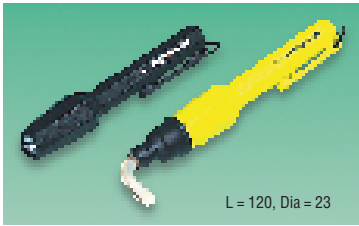

Torches — continued

Super MityLite™ – ATEX Approved
Hostile Environments

L = 120, Dia = 23

- Unbreakable, high impact polycarbonate resin construction
- Extremely powerful, 600% brighter than ordinary pocket torches
- Watertight to 500 feet ● ATEX approved to zone 2
- Complete with light bender and 2 AAA batteries
- Lifetime guarantee ● Available in black or high visibility neon yellow

SEC284X

	Order Code	1+	6+	12+
Super MityLite, Black	677-395			
Super MityLite, Neon Yellow	677-401			
Replacement Lamp Module	677-413			

Versabrite™ – Multi Torch
Hostile Environments

- Can be used as head torch, hand torch or pocket torch
- Multi position swivel head, rotates 180°
- Extremely powerful 6000 candle power output
- Water resistant high impact polycarbonate case
- Includes, multi use clothing/visor clip, adjustable head band, velcro and magnetic mounting attachments, bugs away® red lens and 2 AA batteries
- Lifetime guarantee

SEC285X

	Order Code	1+	6+	12+
Versabrite	677-425			
Replacement Lamp Module	677-437			

StealthLite™
Hostile Environments

L = 165.1

- Unbreakable ABS body with high impact polycarbonate lens
- Extremely powerful 6000 candle power output
- One handed safety switch operation
- Watertight to 600 feet
- Available in black or high visibility yellow
- Uses 4 AA batteries (not supplied)

- Ideal for applications which require a direct light source in a restricted area
- Detachable magnet enables retrieval of small metal objects
- Probe may be preformed to the desired permanent shape
- Probe is insulated with a grey PVC sheathing
- Complete with a 250mm extension and accepts 2 MN1500 style batteries (not supplied)