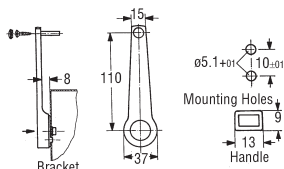

Carry/Prop-up 30° Indexed

- High impact black polyamide bracket (sold as a pair)
- Natural or black anodised handle
- Push button to index
- Supplied with fixing screws

HANDLE SHOULD BE ORDERED SEPARATELY

H305

	Mftrs. List No.	Order Code	Price Per Pair			
			1+	5+	10+	20+
Bracket (Pair)	3783.7001	305-7835				
Handle (1 metre length)			1+	5+	10+	20+
Natural Anodised	265.1000	305-7847				
Black Anodised	3265.1003	305-7859