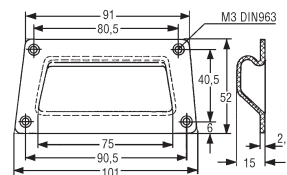

Concealed Pull

- Matt flush fitting polyamide handle
- Handle retracts when not in use
- Supplied with star lock push-on fixing
- Ideal for push and pull operations including carrying small equipment

Carrying capacity 10kg

H283

Colour	Mftrs. List No.	Order Code	Price Each		
			1+	5+	10+
Black	3211.1003	305-2424			
Grey (RAL7035)	3211.1001	305-2436			

Tray Screw Fit

Shallow Finger

Deep Grip

- High quality ABS tray handle
- Pre-drilled countersunk holes
- Fixing with M3 screws (not supplied)
- Available in 2 colours
- Shallow finger or Deep grip

H224

Colour	Mftrs List No.	Order Code	Price Each			
			1+	10+	20+	40+
Shallow						
Grey	269.1	861-390				
Black	3269.1003	861-406				
Deep Grip						
Black	3246.2003	305-7112				

Tray Snap Fit

- Matt black ABS
- Quick fit, one piece, snap fitting
- Suitable for thin sheet material: 0.75 to 1.5mm thick
- Ideal for lifting and pulling applications

H = 40, W = 90, D = 16 Panel Cut Out = 83 x 34

Carrying capacity 75kg/Pair

H279

Mftrs. List No.	Order Code	Price Each			
		1+	5+	10+	20+
3234.2003	305-7124				

Spring Loaded

Recessed Handle
Cut Out 128 75mm
Overall 160 108mm
Drop Handle
Fixing Plate 140 40mm
Overall 140 85mm