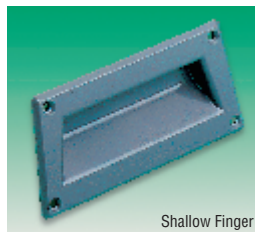

Concealed Pull

- Matt flush fitting polyamide handle
- Handle retracts when not in use
- Supplied with star lock push-on fixing
- Ideal for push and pull operations including carrying small equipment

Carrying capacity 10kg

H283

Colour	Mftrs. List No.	Order Code	Price Each		
			1+	5+	10+
Black	3211.1003	305-2424			
Grey (RAL7035)	3211.1001	305-2436			

Tray Screw Fit

Shallow Finger

Deep Grip

- High quality ABS tray handle
- Pre-drilled countersunk holes
- Fixing with M3 screws (not supplied)
- Available in 2 colours
- Shallow finger or Deep grip

H224

Colour	Mftrs List No.	Order Code	Price Each			
			1+	10+	20+	40+
Shallow						
Grey	269.1	861-390				
Black	3269.1003	861-406				
Deep Grip						
Black	3246.2003	305-7112				

Tray Snap Fit

- Matt black ABS
- Quick fit, one piece, snap fitting
- Suitable for thin sheet material: 0.75 to 1.5mm thick
- Ideal for lifting and pulling applications