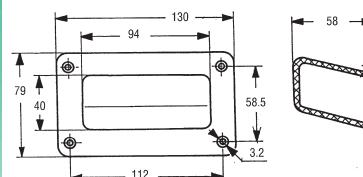

H283

Colour	Mftrs. List No.	Order Code	Price Each		
			1+	5+	10+
Black	3211.1003	305-2424			
Grey (RAL7035)	3211.1001	305-2436			

Tray Screw Fit

Shallow Finger

Deep Grip

- High quality ABS tray handle
- Pre-drilled countersunk holes
- Fixing with M3 screws (not supplied)
- Available in 2 colours
- Shallow finger or Deep grip

H224

Colour	Mftrs List No.	Order Code	Price Each			
			1+	10+	20+	40+
Shallow						
Grey	269.1	861-390				
Black	3269.1003	861-406				
Deep Grip						
Black	3246.2003	305-7112				

Tray Snap Fit

- Matt black ABS
- Quick fit, one piece, snap fitting
- Suitable for thin sheet material: 0.75 to 1.5mm thick
- Ideal for lifting and pulling applications

H = 40, W = 90, D = 16 Panel Cut Out = 83 x 34

Carrying capacity 75kg/Pair

H279

Mftrs. List No.	Order Code	Price Each			
		1+	5+	10+	20+
3234.2003	305-7124				

Spring Loaded

Recessed Handle
Cut Out 128 75mm
Overall 160 108mm
Drop Handle
Fixing Plate 140 40mm
Overall 140 85mm