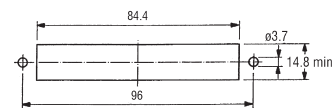

Concealed Pull

- Matt flush fitting polyamide handle
- Handle retracts when not in use
- Supplied with star lock push-on fixing
- Ideal for push and pull operations including carrying small equipment

Carrying capacity 10kg

H283

Colour	Mftrs. List No.	Order Code	Price Each		
			1+	5+	10+
Black	3211.1003	305-2424			
Grey (RAL7035)	3211.1001	305-2436