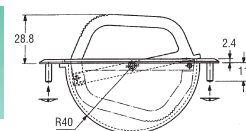

H282

Fixing Centres	Order Code	Price Each			
		1+	5+	10+	20+
88	306-0639				
100	306-0640				
120	306-0652				

Carry/Prop-up 30° Indexed

- High impact black polyamide bracket (sold as a pair)
- Natural or black anodised handle
- Push button to index
- Supplied with fixing screws

HANDLE SHOULD BE ORDERED SEPARATELY

H305

	Mftrs. List No.	Order Code	Price Per Pair			
			1+	5+	10+	20+
Bracket (Pair)	3783.7001	305-7835				
Handle (1 metre length)			1+	5+	10+	20+
Natural Anodised	265.1000	305-7847				
Black Anodised	3265.1003	305-7859				

Concealed Pull

- Matt flush fitting polyamide handle
- Handle retracts when not in use
- Supplied with star lock push-on fixing
- Ideal for push and pull operations including carrying small equipment

Carrying capacity 10kg

H = 40, W = 90, D = 16 Panel Cut Out = 83 x 34

Carrying capacity 75kg/Pair

H279

Mftrs. List No.	Order Code	Price Each			
		1+	5+	10+	20+
3234.2003	305-7124				

Spring Loaded

Recessed Handle
Cut Out 128 75mm
Overall 160 108mm
Drop Handle
Fixing Plate 140 40mm
Overall 140 85mm