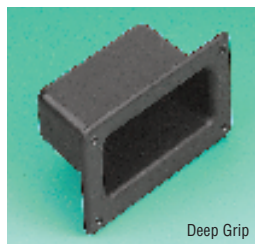

Concealed Pull

- Matt flush fitting polyamide handle
- Handle retracts when not in use
- Supplied with star lock push-on fixing
- Ideal for push and pull operations including carrying small equipment

Carrying capacity 10kg

H283

Colour	Mftrs. List No.	Order Code	Price Each		
			1+	5+	10+
Black	3211.1003	305-2424			
Grey (RAL7035)	3211.1001	305-2436			

Tray Screw Fit

Shallow Finger

Deep Grip

- High quality ABS tray handle
- Pre-drilled countersunk holes
- Fixing with M3 screws (not supplied)
- Available in 2 colours
- Shallow finger or Deep grip

H224

Colour	Mftrs List No.	Order Code	Price Each			
			1+	10+	20+	40+
Shallow						
Grey	269.1	861-390				
Black	3269.1003	861-406				
Deep Grip						
Black	3246.2003	305-7112				

Tray Snap Fit

- Matt black ABS
- Quick fit, one piece, snap fitting
- Suitable for thin sheet material: 0.75 to 1.5mm thick
- Ideal for lifting and pulling applications