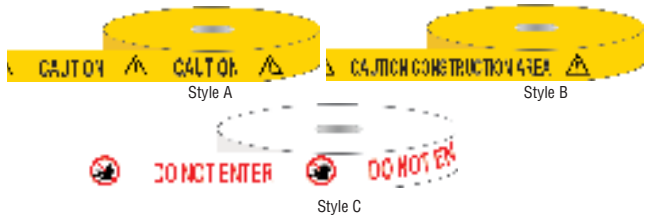

Tape Tender

- Advances tape as required using your thumb
- Steel safety cutting blade cuts fast and clean
- Dispenses rolls 75mm wide, up to 300m in length

HS954

Order Code	1+	Price Each	
		5+	10+
325-6753			

Superstrong Barricade Tape

- Reusable, long lasting hazard protection
- Reinforced tape for no stretch or sag between tie points
- Roll Size = 75mm wide by 100 meters long

HS955

Style	Order Code	Price Per Roll		
		1+	5+	10+
A	325-6765			
B	325-6777			
C	325-6789			

- Superstrong Barricade Tape
- Reusable, long lasting hazard protection
- Reinforced tape for no stretch or sag between tie points
- Roll Size = 75mm wide by 100 meters long

HS956

Style	Order Code	Price Per Roll		
		1+	5+	10+
A	325-6790			
B	325-6807			
C	325-6819			

Aisle Marking Tapes

- Sticks tightly to surfaces, easily applied
- Vinyl Tape (B-725)
- Length = 33m per roll (For Applicator, see 325-8385)

HS958

Colour	Size (width)	Order Code	Price Each		
			1+	5+	10+
Yellow	50mm	325-6870			
Red	50mm	325-6881			
Green	50mm	325-6893			
White	50mm	325-6900			
Blue	50mm	325-6911			
Black	50mm	325-6923			
Brown	50mm	325-6935			
Yellow	100mm	325-6947			
Red	100mm	325-6959			
Green	100mm	325-6960			
White	100mm	325-6972			
Blue	100mm	325-6984			
Black	100mm	325-6996			
Brown	100mm	325-7009			