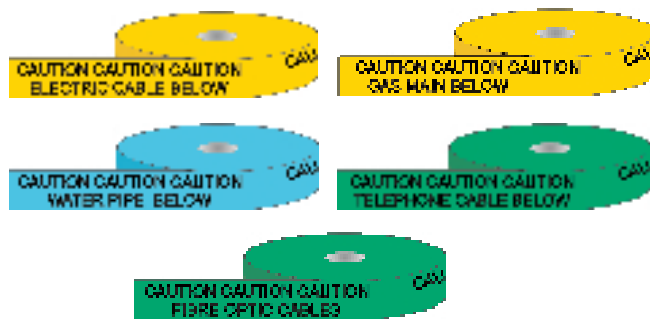

Superstrong Barricade Tape

- Reusable, long lasting hazard protection
- Reinforced tape for no stretch or sag between tie points
- Roll Size = 75mm wide by 100 meters long

HS955

Style	Order Code	Price Per Roll		
		1+	5+	10+
A	325-6765			
B	325-6777			
C	325-6789			

- Superstrong Barricade Tape
- Reusable, long lasting hazard protection
- Reinforced tape for no stretch or sag between tie points
- Roll Size = 75mm wide by 100 meters long

HS956

Style	Order Code	Price Per Roll		
		1+	5+	10+
A	325-6790			
B	325-6807			
C	325-6819			

Underground Warning Tape

- Bury 30 to 45cm below the surface
- Digging crews receive warning of buried cables
- Heavy Duty Polyethylene resists acids, alkalis and other soil substances
- Roll = 0.1mm thick, 150mm wide x 365m long

Aisle Marking Tapes

- Sticks tightly to surfaces, easily applied
- Vinyl Tape (B-725)
- Length = 33m per roll (For Applicator, see 325-8385)

HS958

Colour	Size (width)	Order Code	Price Each		
			1+	5+	10+
Yellow	50mm	325-6870			
Red	50mm	325-6881			
Green	50mm	325-6893			
White	50mm	325-6900			
Blue	50mm	325-6911			
Black	50mm	325-6923			
Brown	50mm	325-6935			
Yellow	100mm	325-6947			
Red	100mm	325-6959			
Green	100mm	325-6960			
White	100mm	325-6972			
Blue	100mm	325-6984			
Black	100mm	325-6996			
Brown	100mm	325-7009			