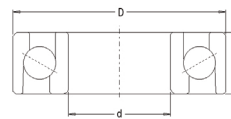

Angular-contact ball bearings are non-separable type bearings. In addition to radial loads they can carry relatively heavy axial loads in one direction. Since an axial load is generated from a radial force these bearings are generally used as a pair facing each other. Applications for this type of bearing include pumps, vertical motors and industrial gear boxes.

d	D	B	Basic Load Ratings		Limiting Speeds		Order Code
			Dynamic N	Static N	Grease r/min	Oil r/min	
10	30	9	5000	2520	24000	32000	701-4260
12	32	10	6600	3350	21000	28000	701-4272
15	35	11	8350	4350	18000	25000	701-4284
17	40	12	11000	6100	17000	22000	701-4296
20	47	14	13300	7700	15000	20000	701-4302
25	52	15	14800	9400	12000	16000	701-4314
30	62	16	20500	13500	11000	14000	701-4326
35	72	17	27100	18400	9300	12000	701-4338
40	80	18	32000	23000	8300	11000	701-4340
45	85	19	36000	26200	7400	9900	701-4351
50	90	20	37500	28600	6700	9000	701-4363

bas11

Mfrs. List No.	Order Code	Price Each				
		1+	5+	10+	25+	50+
7200B	701-4260					
7201B	701-4272					
7202B	701-4284					
7203B	701-4296					
7204B	701-4302					
7205B	701-4314					
7206B	701-4326					
7207B	701-4338					
7208B	701-4340					
7209B	701-4351					
7210B	701-4363					

continued

Free Same Day Delivery

For orders received before 12.30pm
we provide free same day delivery.